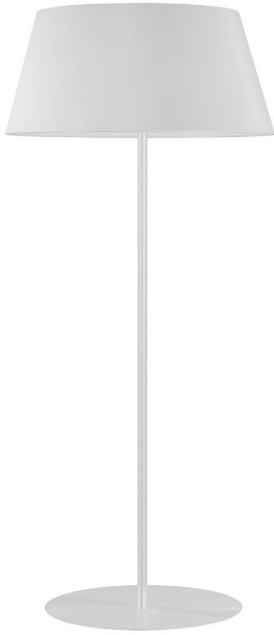

GTC-R631F-MW-WH - Gretchen 1LT Rnd Base Floor Lamp, MW w/ WH Shade

1 Light Incandescent Round Base Floor Lamp Matte White with White Shade

GTC-R631F

Height	62.75"
Width/Length	26"
Depth	26"
Weight	12 lbs
Body Material	Metal
Finish/Color	Matte White
Type of Finish	Painted
Light Qty	1
Light Base	E26
Light Max Watt	100
Light Inc	No

Dimmable	Not Dimmable
LED Compatible	LED Compatible
Total Wattage	100W
Second Material	Fabric
Second Finish/Color	White
Rated For	Dry Location
Voltage	120V
Approval	cUL or equivalent
Warranty	1 Year Limited
Install Position	Floor