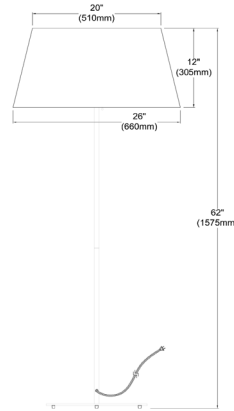

GTC-R631F-MW-WH - Gretchen 1LT Rnd Base Floor Lamp, MW w/ WH Shade

1 Light Incandescent Round Base Floor Lamp Matte White with White Shade

GTC-R631F

Height	62.75"
Width/Length	26"
Depth	26"
Weight	12 lbs
Body Material	Metal
Finish/Color	Matte White
Type of Finish	Painted
Light Qty	1
Light Base	E26
Light Max Watt	100
Light Inc	No

Dimmable	Not Dimmable
LED Compatible	LED Compatible
Total Wattage	100W
Second Material	Fabric
Second Finish/Color	White
Rated For	Dry Location
Voltage	120V
Approval	cUL or equivalent
Warranty	1 Year Limited
Install Position	Floor