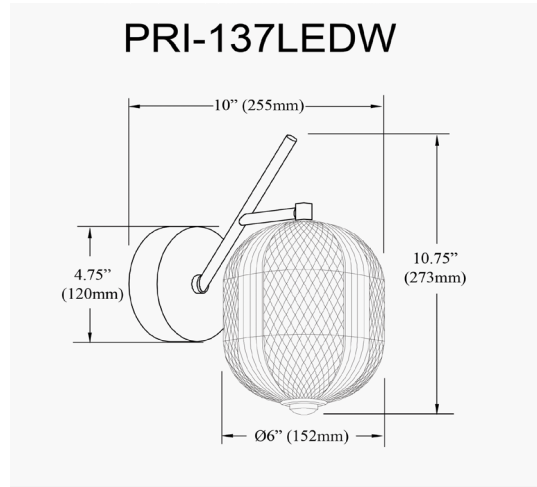

# PRI-137LEDW-MB - Peri 8.5W Wall Sconce, MB

8.5W Wall Sconce in Matte Black

<b>Height</b>	10.75"
<b>Width/Length</b>	10"
<b>Depth</b>	6"
<b>Weight</b>	2 lbs

<b>Body Material</b>	Acrylic
<b>Finish/Color</b>	Clear

<b>Light Qty</b>	1
<b>Light Base</b>	LED
<b>Light Max Watt</b>	8.5
<b>Light Inc</b>	Yes
<b>Light Lumens</b>	1600(Initial) 745(Delivered)
<b>Light CRI</b>	90+
<b>Light CCT</b>	3000K
<b>Light Life</b>	30000 Hours